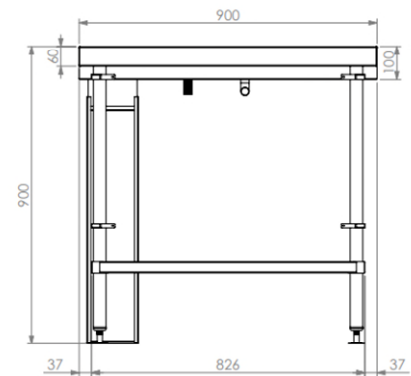

SIMPLY STAINLESS

www.simplystainless.com

Modular sinks tables and shelves

SPECIFICATION	
Tops	1.2mm 304 grade stainless steel
Core	1.2mm stainless top hat channel
Frames	38mm, 1.2mm wall thickness round stainless tube legs
Undershelves	1.2mm stainless steel adjustable shelf
Accessories	1.2mm stainless drip tray to front, integrate glass rinser, 1/2" BSP drain spigot, 1.2mm stainless coffee chute with rubber knock, stainless brackets for fixing cladding

42	Coffee Station/Bench	
	Product Code	Dimensions
	42.CS.7.0900	900mm x 700mm x 900mm
	42.CS.7.1200	1200mm x 700mm x 900mm