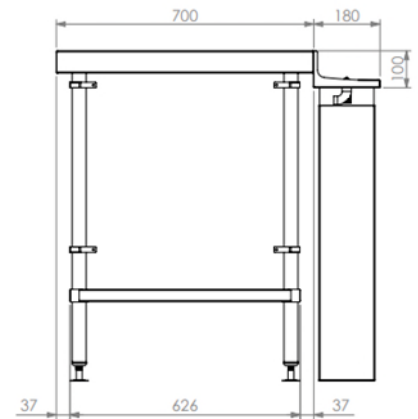

SIMPLY STAINLESS

www.simplystainless.com

Modular sinks tables and shelves

SPECIFICATION	
Tops	1.2mm 304 grade stainless steel
Core	1.2mm stainless top hat channel
Frames	38mm, 1.2mm wall thickness round stainless tube legs
Undershelves	1.2mm stainless steel adjustable shelf
Accessories	1.2mm stainless drip tray to front, integrate glass rinser, 1/2" BSP drain spigot, 1.2mm stainless coffee chute with rubber knock, stainless brackets for fixing cladding

42	Coffee Station/Bench	
	Product Code	Dimensions
	42.CS.7.0900	900mm x 700mm x 900mm
	42.CS.7.1200	1200mm x 700mm x 900mm